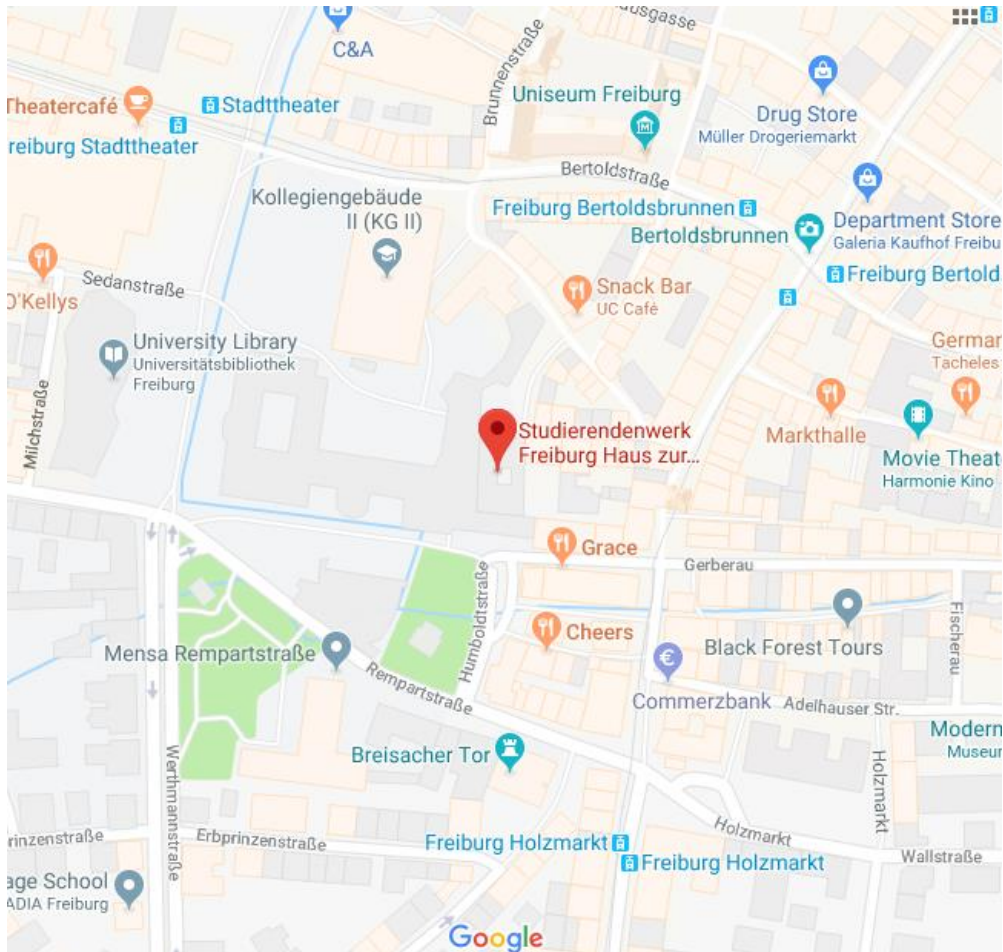

How to get to the conference

The location is Haus zur Lieben Hand, Löwenstraße 16 in Freiburg. It is near the Uni Campus in the old town (see map).

<https://www.openstreetmap.org/?lat=47.994&lon=7.84778&zoom=17&layers=M&mlat=47.994&mlon=7.84778>

<https://www.google.com/maps/place/Studierendenwerk+Freiburg+Haus+zur+Lieben+Hand/@47.9938268,7.8454965,17z/data=!3m1!4b1!4m5!3m4!1s0x47911c9ee165c959:0x6fcb3e66983e02e8!8m2!3d47.9938268!4d7.8476852?hl=en>